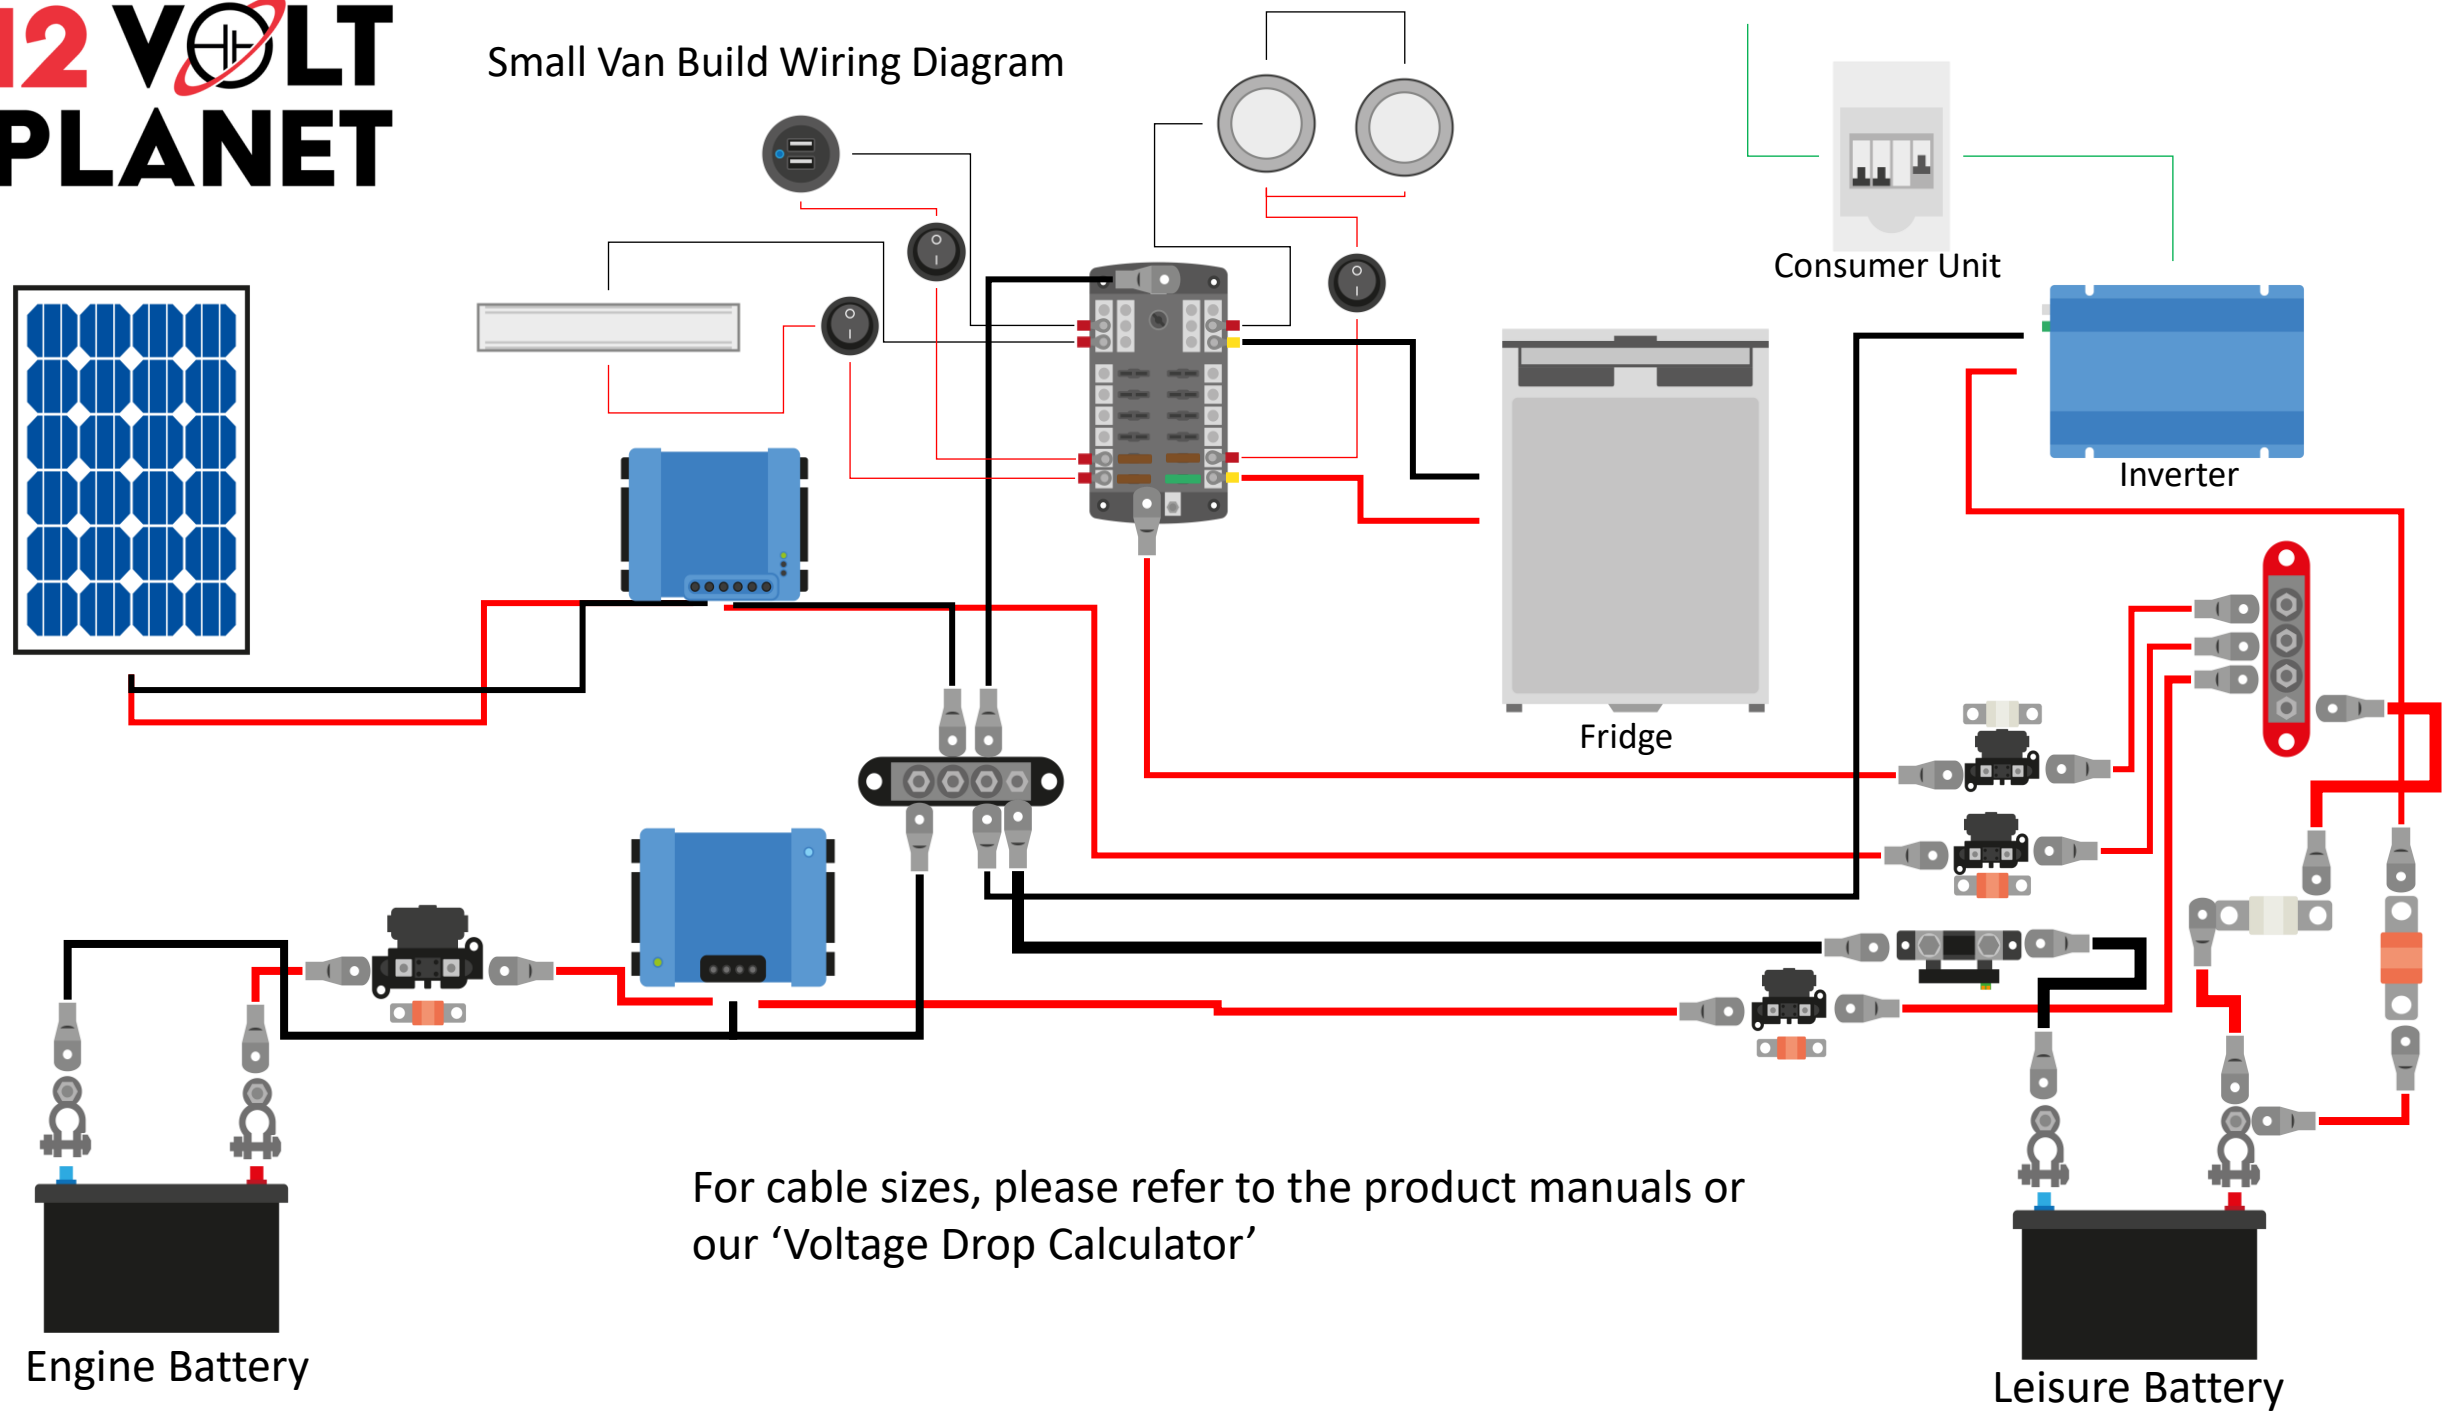

Small Van Build Wiring Diagram

For cable sizes, please refer to the product manuals or our 'Voltage Drop Calculator'

Engine Battery

Leisure Battery