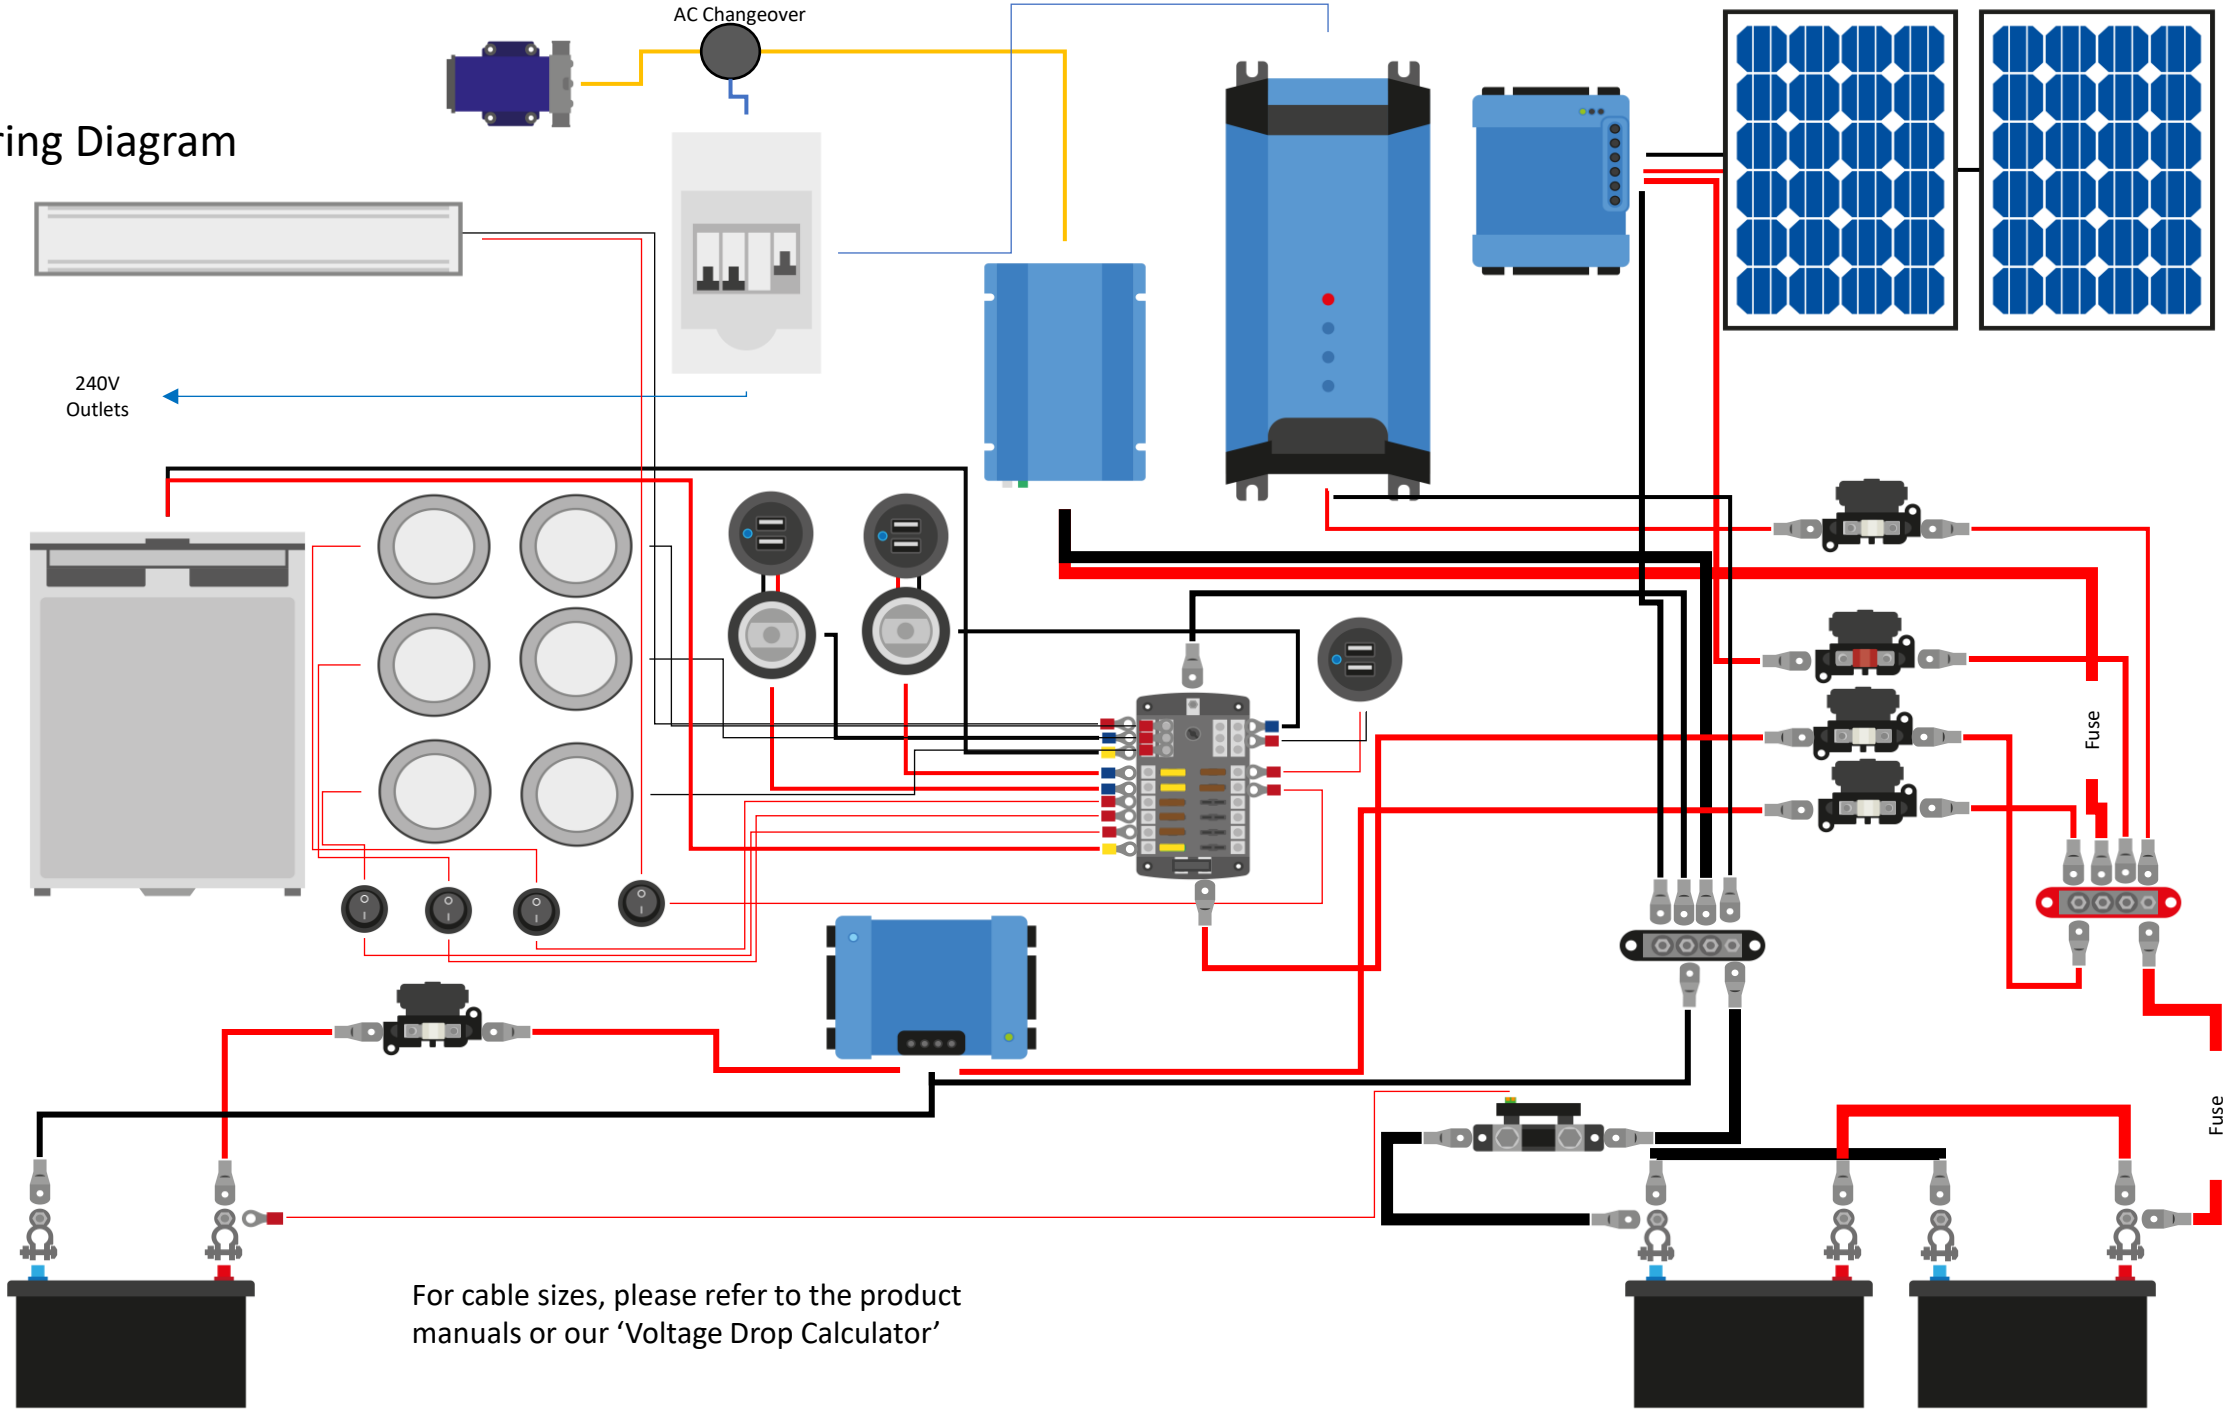

12 VOLT PLANET

Large Van Wiring Diagram

For cable sizes, please refer to the product manuals or our 'Voltage Drop Calculator'