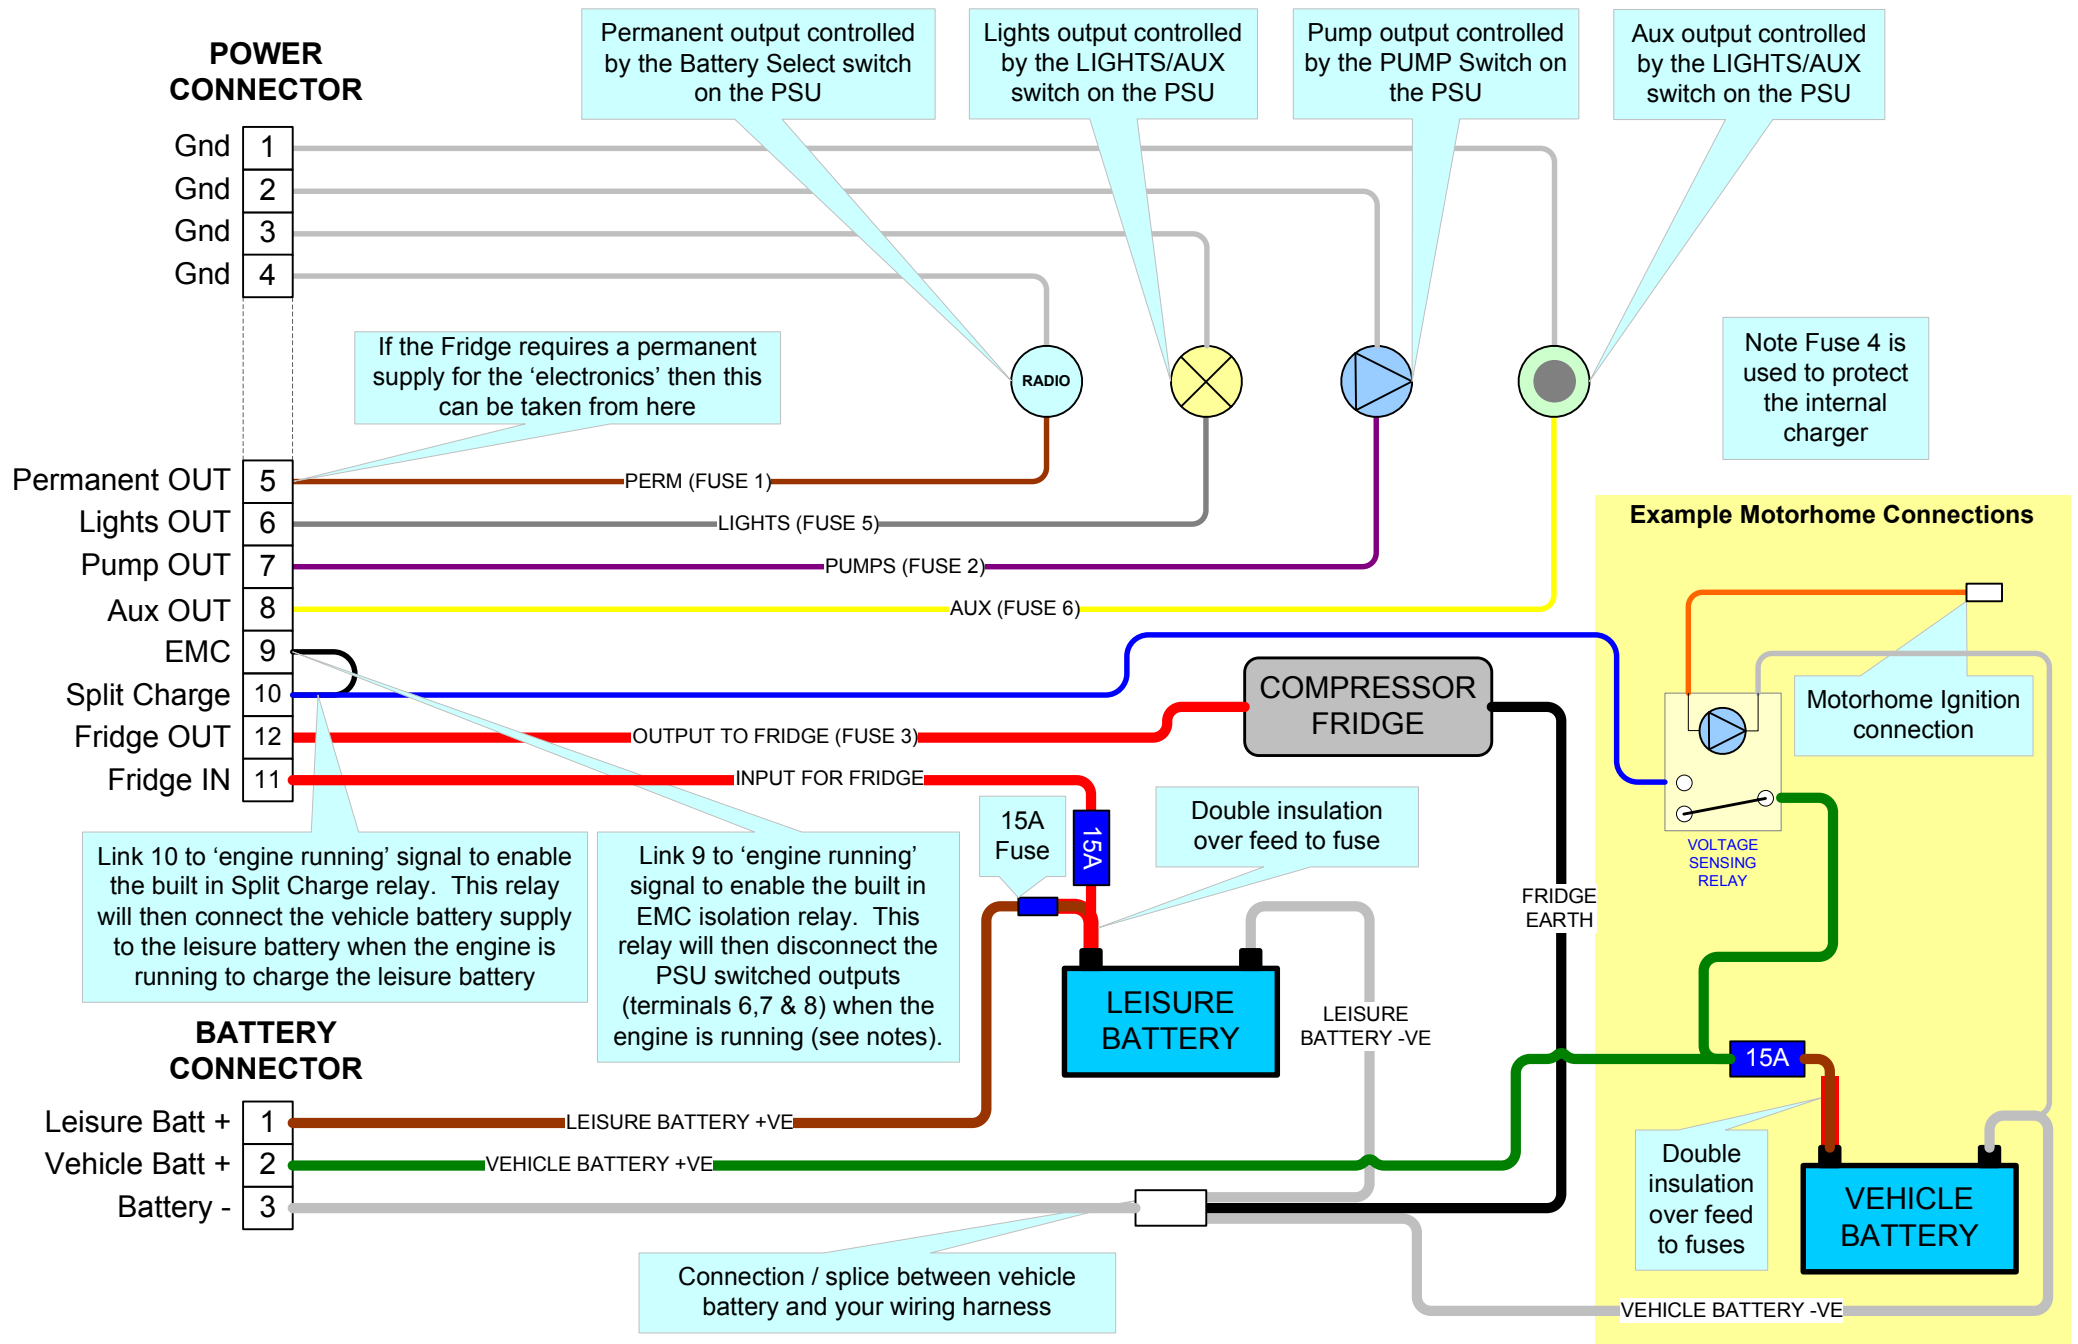

12v Installation – Caravan with 13 core cable

12v Installation – Caravan with 12S 7 core cable

12v Installation – Motorhome Installation with Evaporation Fridge Relay with Alternator connection

12v Installation – Motorhome Installation with Compressor Fridge & Voltage Sensing Relay

230V Installation

Earth Bond

230V Input

MCB 3 Output

MCB 2 Output

MCB 1 Output