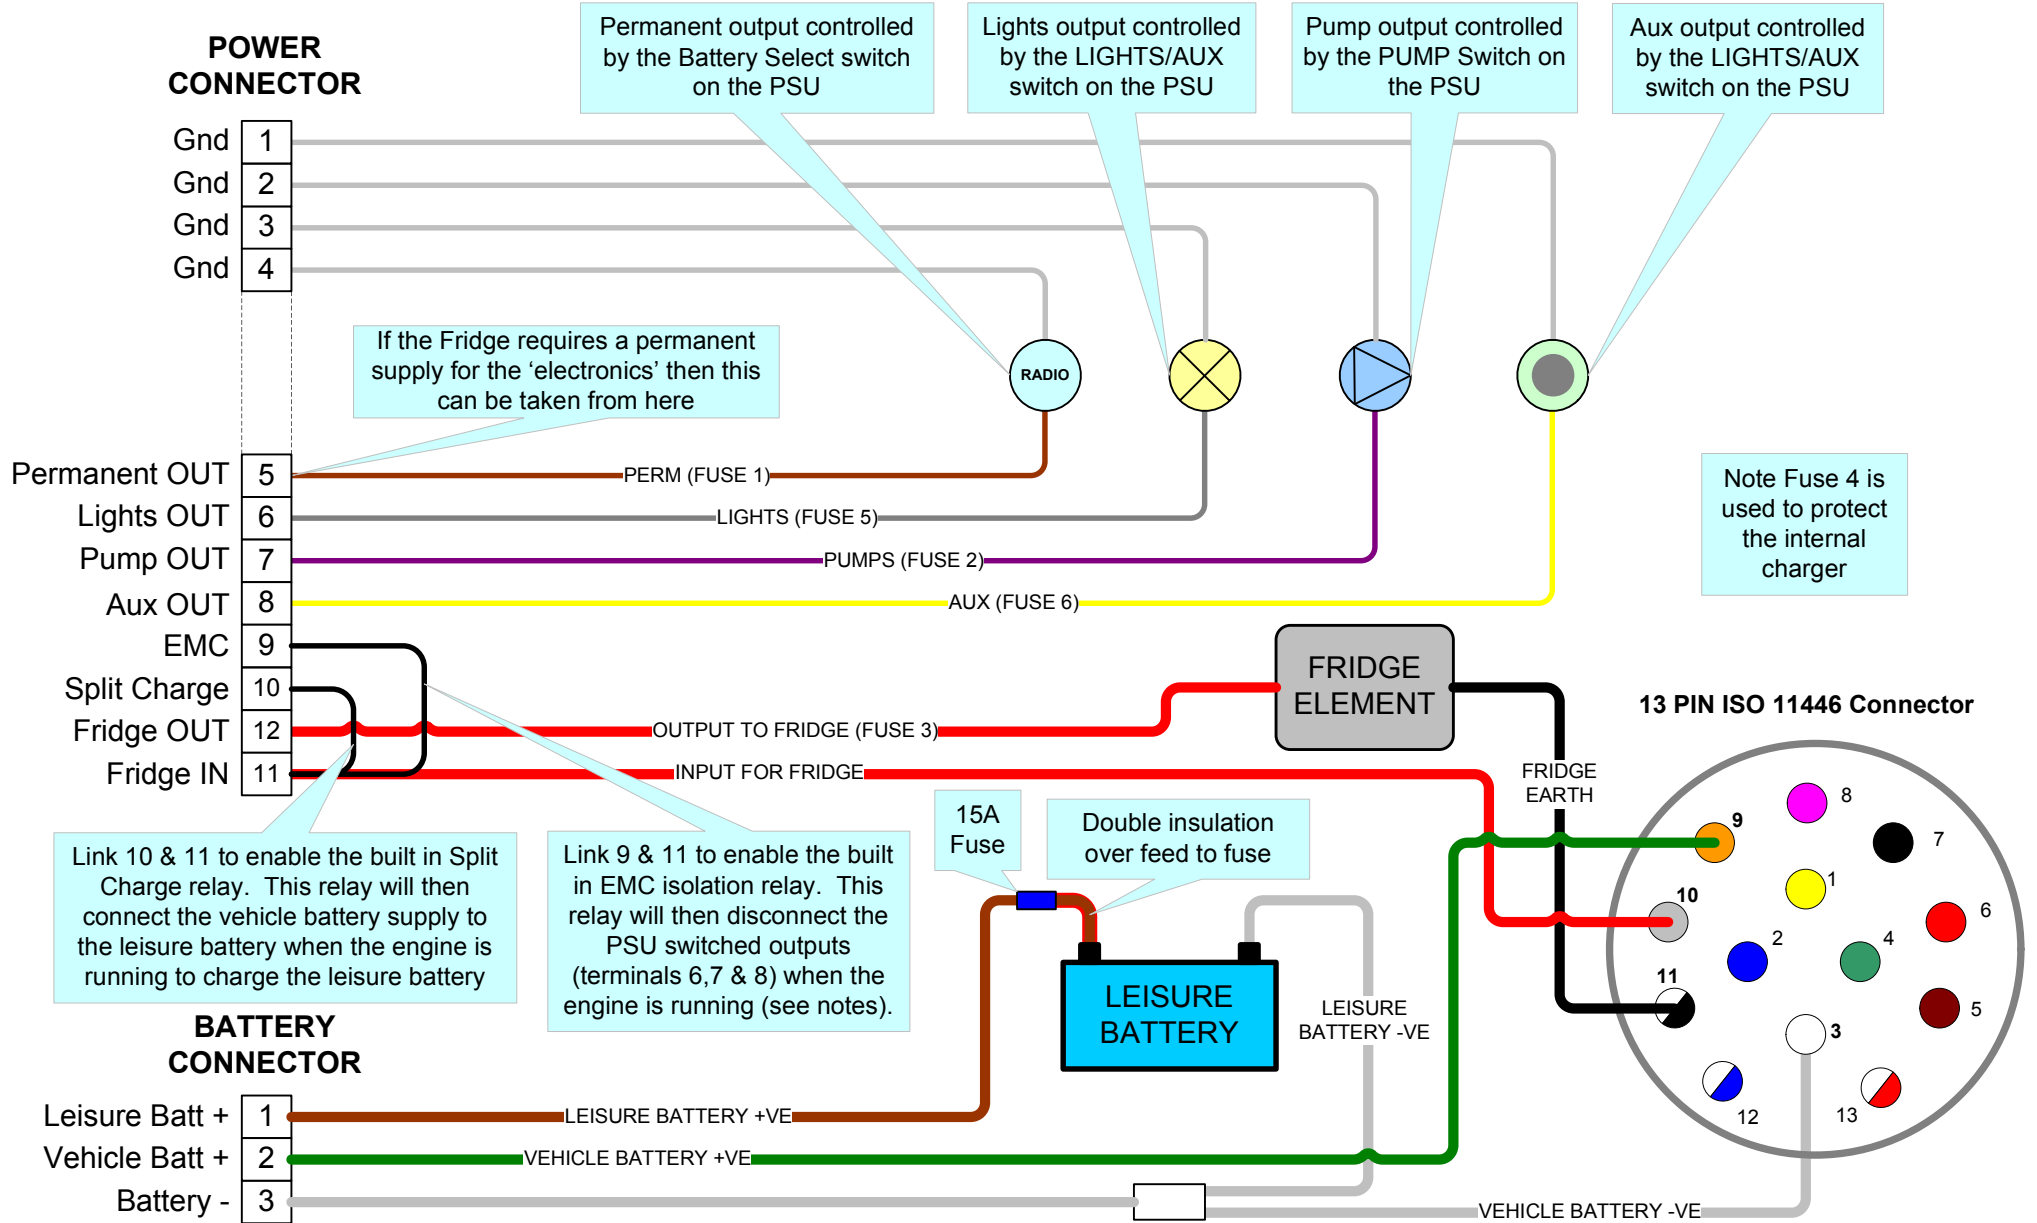

12v Installation – Caravan with 13 core cable

12v Installation – Caravan with 12S 7 core cable

12v Installation – Motorhome Installation with Evaporation Fridge Relay with Alternator connection

12v Installation – Motorhome Installation with Compressor Fridge & Voltage Sensing Relay

230V Installation

Earth Bond

230V Input

MCB 3 Output

MCB 2 Output

MCB 1 Output