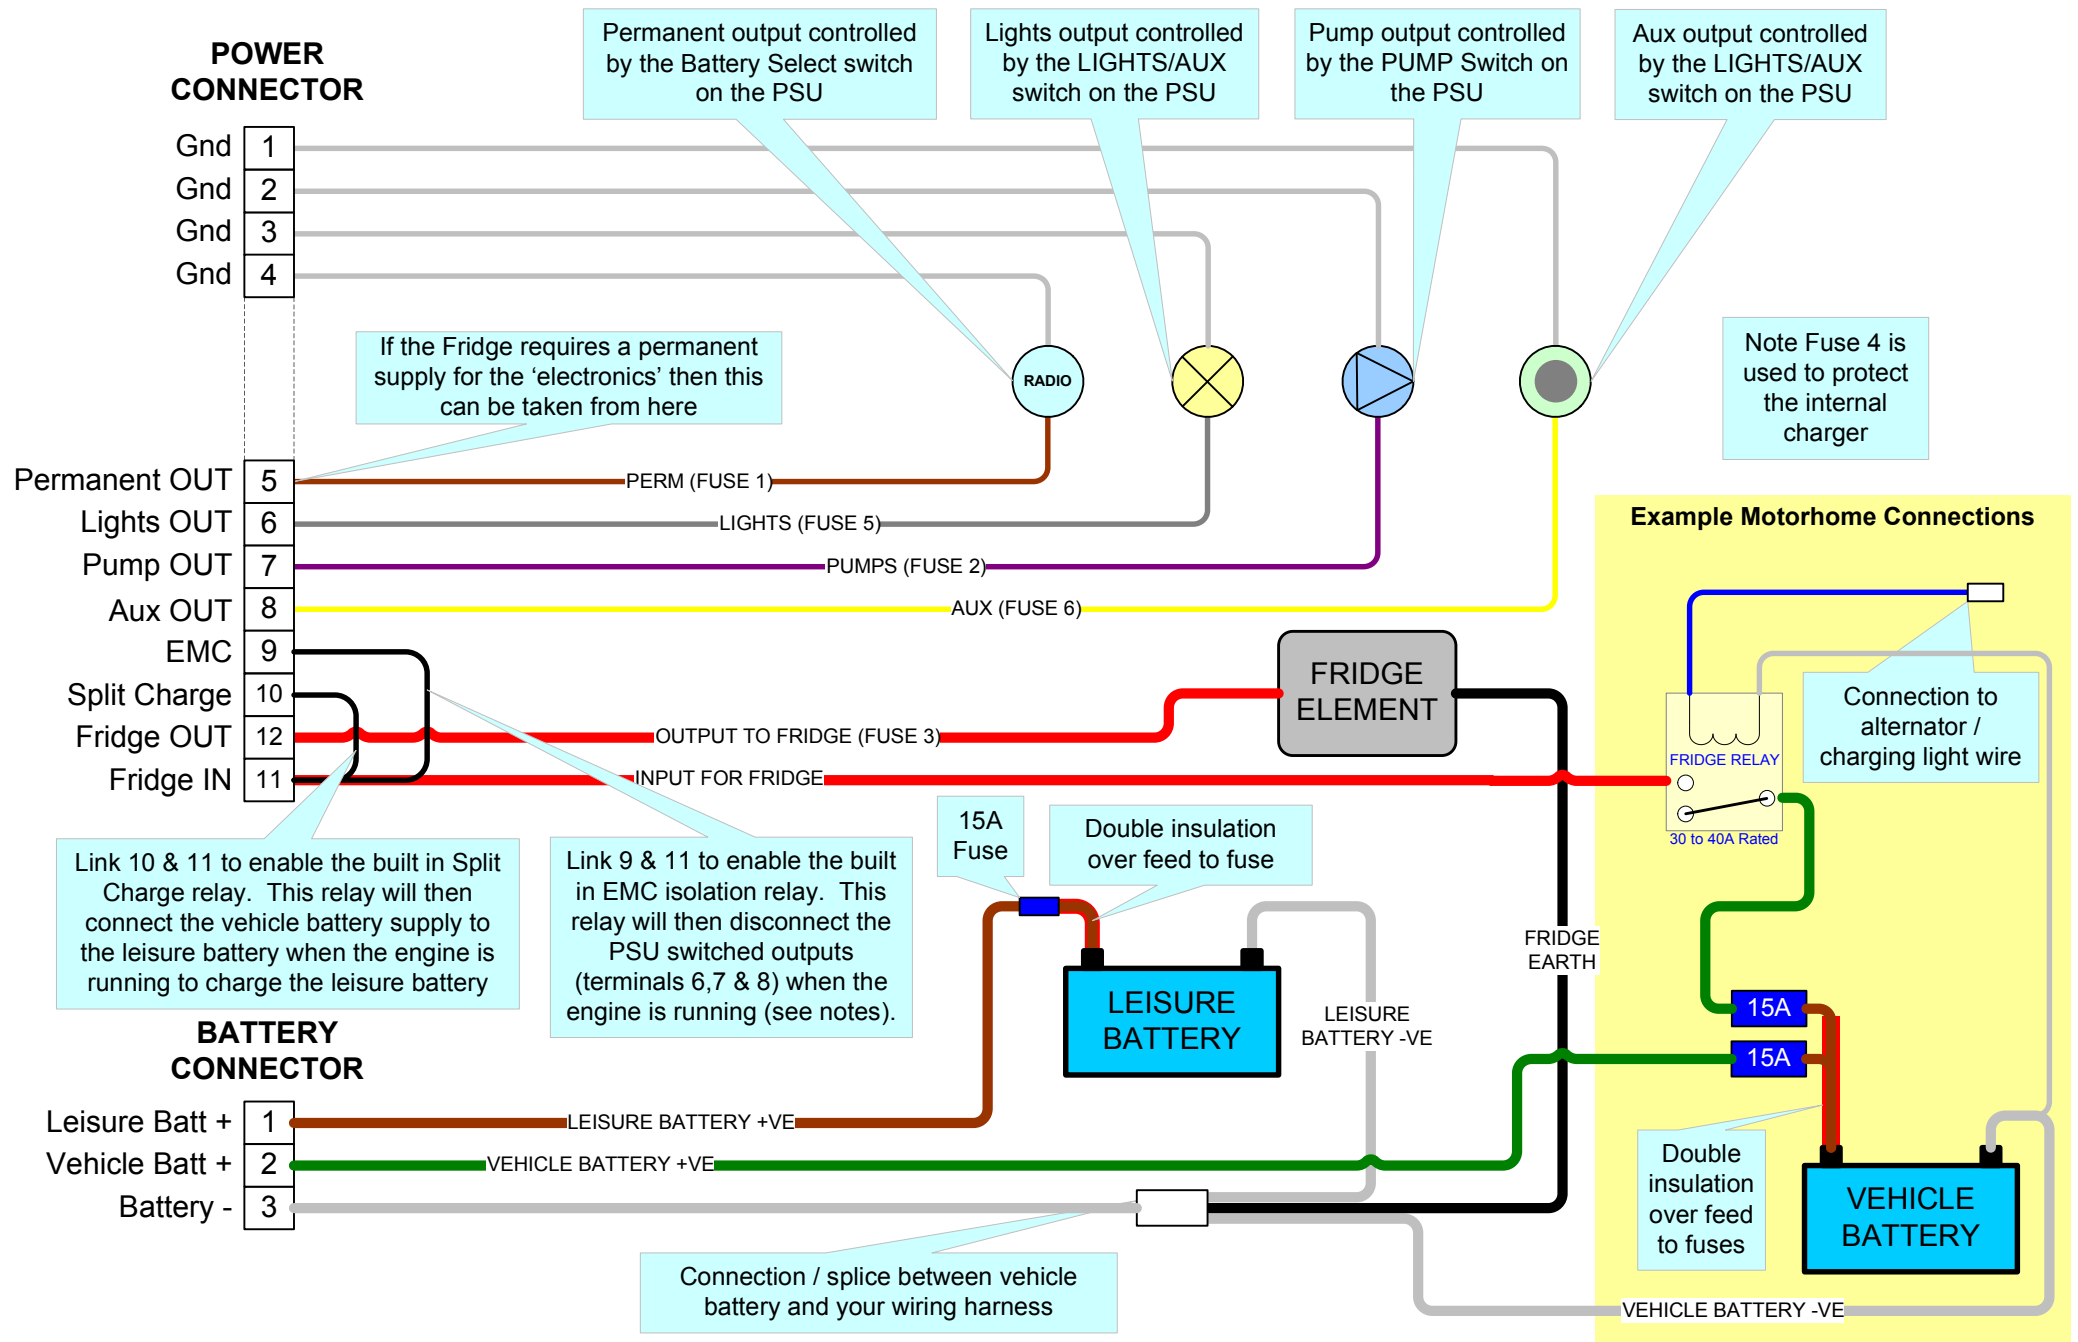

12v Installation – Caravan with 13 core cable

12v Installation – Caravan with 12S 7 core cable

12v Installation – Motorhome Installation with Evaporation Fridge Relay with Alternator connection

12v Installation – Motorhome Installation with Compressor Fridge & Voltage Sensing Relay

230V Installation

Earth Bond

230V Input

MCB 3 Output

MCB 2 Output

MCB 1 Output