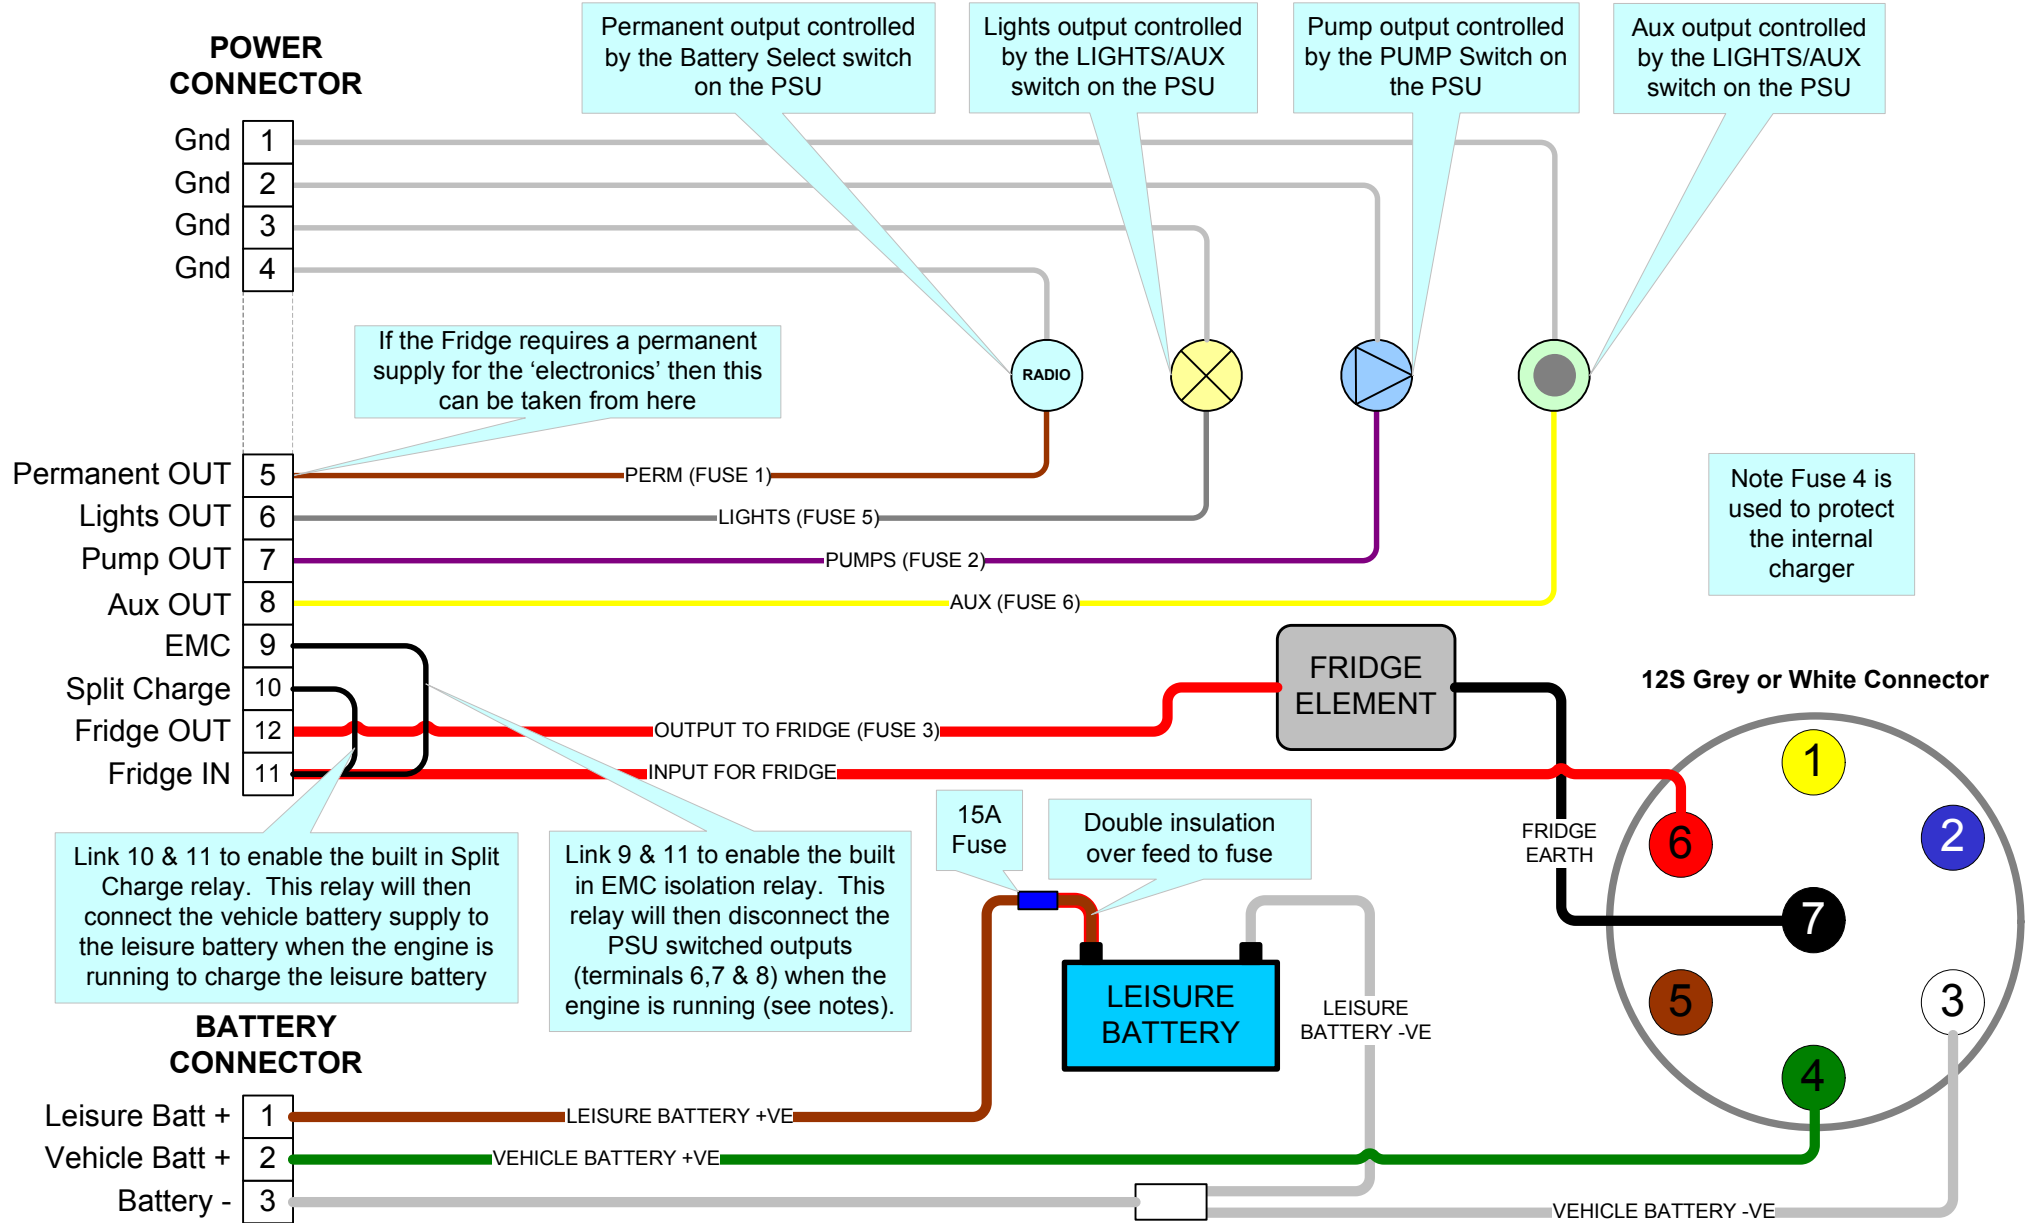

12v Installation – Caravan with 13 core cable

12v Installation – Caravan with 12S 7 core cable

12v Installation – Motorhome Installation with Evaporation Fridge Relay with Alternator connection

12v Installation – Motorhome Installation with Compressor Fridge & Voltage Sensing Relay

230V Installation

Earth Bond

230V Input

MCB 3 Output

MCB 2 Output

MCB 1 Output