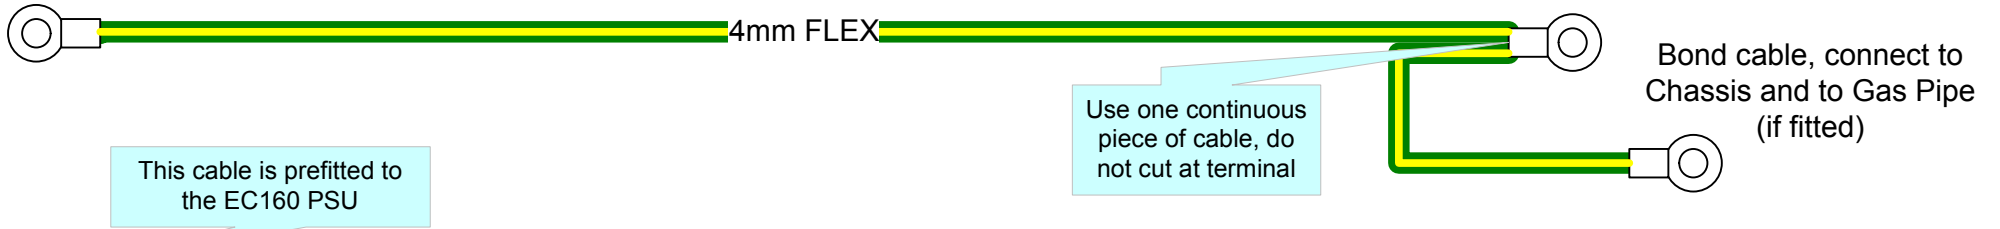

12v Installation – Caravan with 13 core cable

12v Installation – Caravan with 12S 7 core cable

12v Installation – Motorhome Installation with Evaporation Fridge Relay with Alternator connection

12v Installation – Motorhome Installation with Compressor Fridge & Voltage Sensing Relay

230V Installation

Earth Bond

230V Input

MCB 3 Output

MCB 2 Output

MCB 1 Output